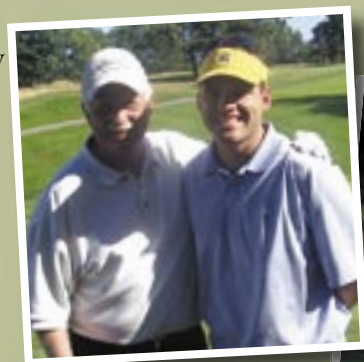

Our course, a classic northern Michigan mixture of mature maples, oaks, pines, and spruces, offers risk and reward, challenging all players from the scratch to high-handicap golfer, and our heartiest golfers often stretch the golf season to eight months. From the brilliant buds of spring to the blazing colors of autumn, the golf season is filled with a variety of golfing events and leagues designed to enhance the experience of both the accomplished and novice golfer. Our golf events include: