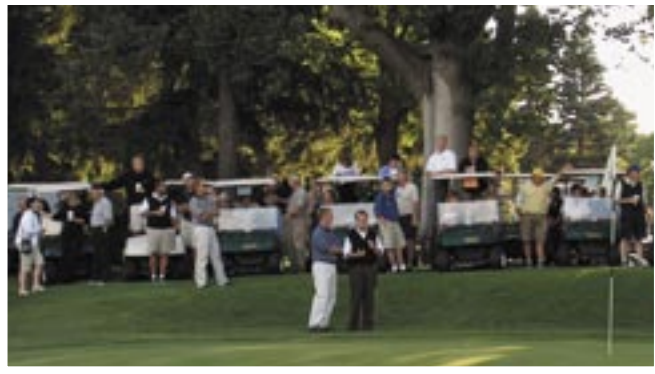

Our course, a classic northern Michigan mixture of mature maples, oaks, pines, and spruces, offers risk and reward, challenging all players from the scratch to high-handicap golfer, and our heartiest golfers often stretch the golf season to eight months. From the brilliant buds of spring to the blazing colors of autumn, the golf season is filled with a variety of golfing events and leagues designed to enhance the experience of both the accomplished and novice golfer. Our golf events include:

Men's Day • Women's Leagues • Junior Golf • Member-Guest Tournaments
Couples Twilight • Team Events • Holiday Scrambles

■ *Our 18-hole course is
playable in four hours or less.*