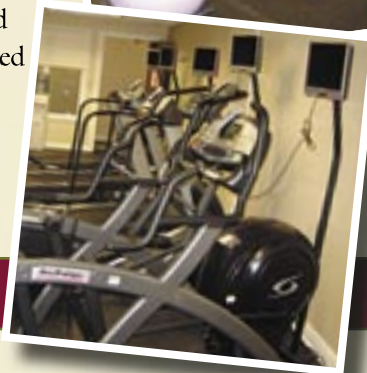

From the majestic porte-cochere and foyer, you enter our inviting clubhouse that has become a haven for our members. Our 28,000 square foot facility is the heart of the social experience for our membership. Elegant yet comfortable, our clubhouse is a gathering place for members and guests, and provides luxurious amenities that include formal and casual dining facilities, locker rooms, a fitness club and a well-stocked pro shop.

## Fitness Club

Use of our well-equipped Fitness Club is included as an amenity to all membership classifications. Our Fitness Club is open seven days a week and offers a wide array of cardio and strength equipment, free weights, and room for fitness classes. A \$100,000 remodeling project, to be completed in April 2006, will allow us to expand the Fitness Club and offer additional training equipment. We have also teamed with local fitness professionals to offer personal training options and nutrition advice for our members.